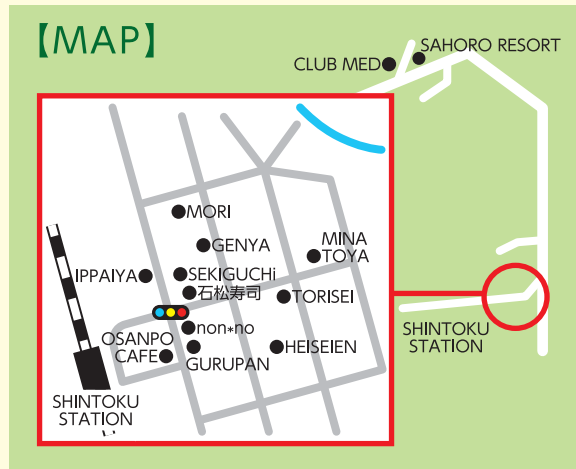

【MAP】

CALL

SHINTOKU TOWN OFFICE TEL.0156-64-0522